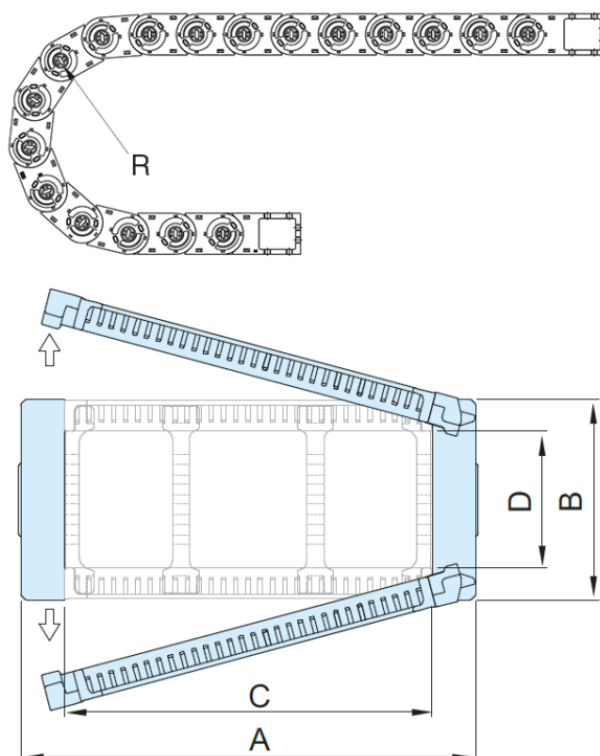

Article number: 18ST044N100R120

Description: ST Shift cable chain, ST044N.100 Radius 120 - Hoved nr. (1LK)  
Type ST044N.100.R120

## Measures

A = 121

B = 38

C = 100

D = 26

I = 44

R = 120